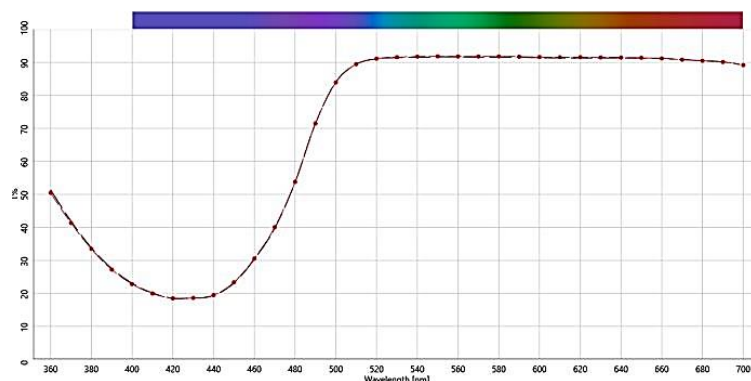

### OrcoTerge Yellow GLD Liquid

0.0050% (50 ppm)

0.02 % (200 ppm)

### Physical Properties

<b>Appearance</b>	Dark Gold Brown liquid
<b>Specific Gravity g/cc</b>	~ 1.15
<b>pH</b>	8.10 +/- 0.5
<b>pH Stability</b>	2 - 9

Information contained in this technical data sheet is up-to-date and correct to the best of our knowledge at the date of issue and are subject to change. As Organic Dyes and Pigments LLC cannot control or anticipate the conditions under which this product may be used, each user should review the information in specific context of the planned use. Organic Dyes and Pigments LLC will not be responsible for damages of any nature resulting from the use or reliance upon the information contained in this data sheet. No express or implied warranties are given.  
Released: 06/22 RY